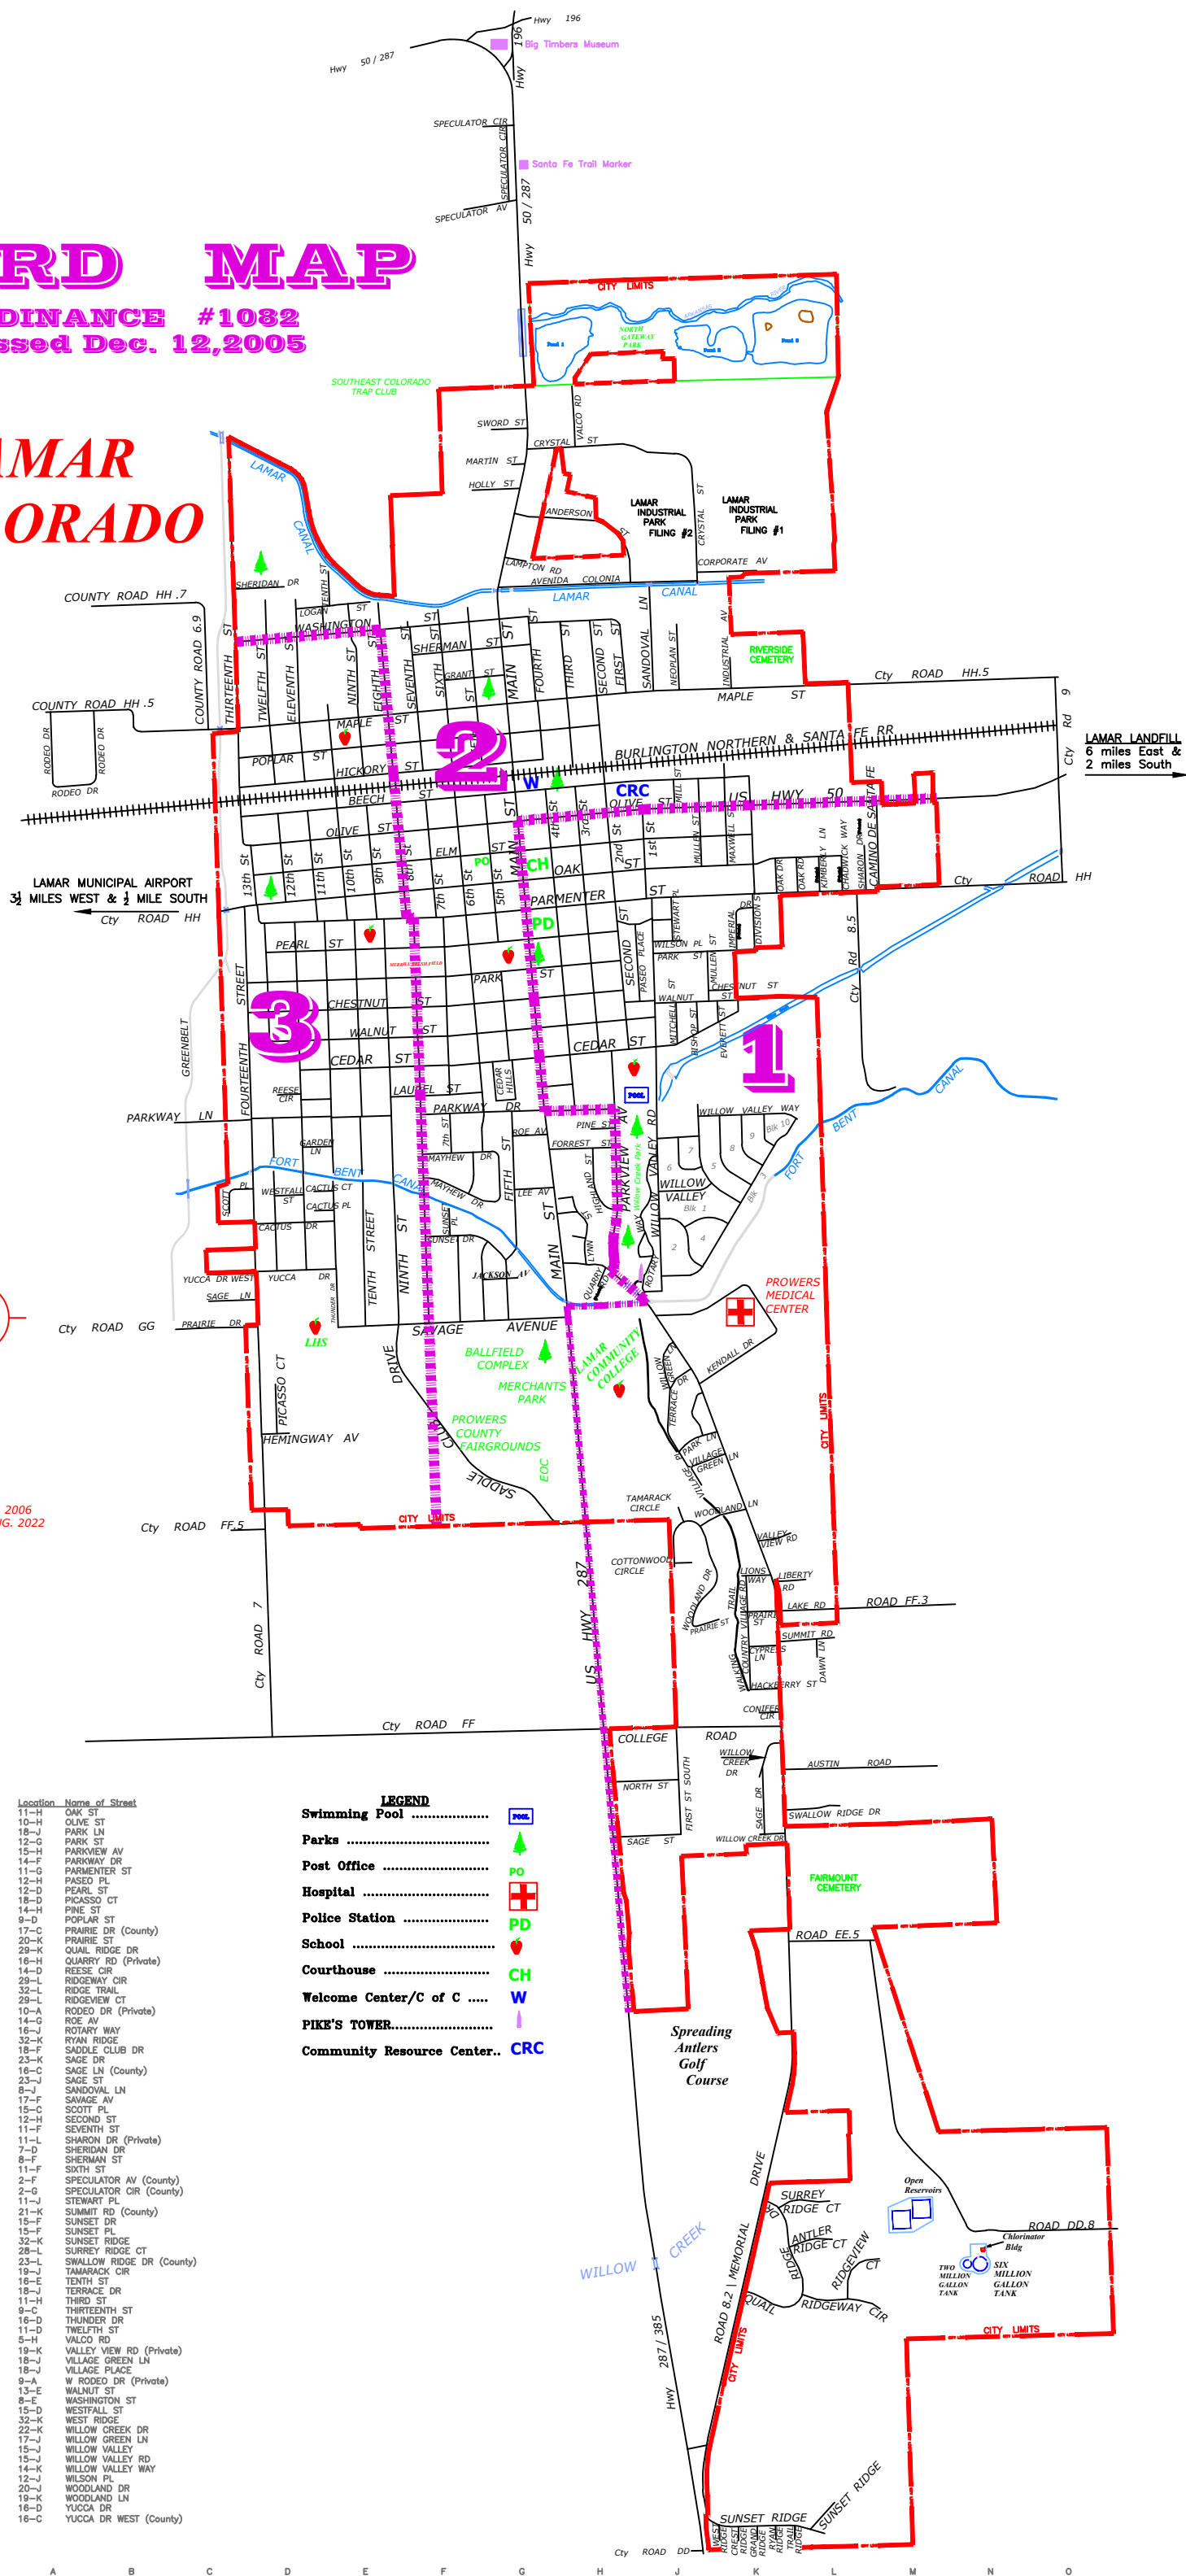

WARD MAP

ORDINANCE #1082
Passed Dec. 12, 2005

LAMAR COLORADO

August 2006
Revised AUG. 2022

Location	Name of Street	Location	Name of Street
6-G	ANDERSON ST	11-H	OLIVE ST
28-L	ANTLER RIDGE CT	10-H	OLIVE ST
7-H	AVENIDA COLONIA	18-J	PARK LN
22-L	AUSTIN RD (County)	12-G	PARK ST
10-E	BEECH ST	15-H	PARKVIEW AV
13-J	BISHOP ST	14-F	PARKWAY DR
15-D	CACTUS CT	11-G	PARMENTER ST
15-D	CACTUS DR	12-H	PASEO PL
15-D	CACTUS PL	12-D	PEARL ST
11-M	CAMINO DE SANTA FE	18-D	PICASSO CT
14-G	CEDAR HILLS	14-H	PINE ST
13-E	CEDAR ST	9-D	POPLAR ST
11-L	CHADWICK WAY (Private)	17-C	PRAIRIE DR (County)
13-C	CHESTNUT ST	20-K	PRAIRIE ST
22-J	COLLEGE RD	29-K	QUAIL RIDGE DR
22-K	CONIFER CIR	16-H	QUARRY RD (Private)
7-J	CORPORATE AV	14-D	REESE CIR
20-J	COTTONWOOD CIR	29-L	RIDGEWAY CIR
21-K	COUNTRY VILLAGE RD	32-L	RIDGE TRAIL
32-K	CREST RIDGE	29-L	RIDGEVIEW CT
6-H	CRYSTAL ST	10-A	RODEO DR (Private)
21-K	CYPRESS LN	14-G	ROE AV
21-L	DAWN LN (Private)	16-J	ROTHWAY
11-K	DIVISION ST	32-K	RYAN RIDGE
9-B	E RODEO DR (Private)	18-F	SADDLE CLUB DR
9-E	EIGHTH ST	23-K	SAGE DR
11-D	ELEVENTH ST	16-C	SAGE LN (County)
11-G	ELM ST	23-J	SAGE ST
13-K	EVERETT ST	8-J	SANDOVAL LN
15-G	FIFTH ST	17-F	SAVAGE AV
8-H	FIRST ST	15-C	SCOTT PL
23-J	FIRST ST SOUTH	12-H	SECOND ST
14-H	FORREST ST	11-F	SEVENTH ST
14-C	FOURTEENTH ST	11-L	SHARON DR (Private)
4-C	FOURTH ST	7-D	SHERIDAN DR
14-D	GARDEN LN	8-F	SHERMAN ST
32-K	GRAND RIDGE	11-F	SIXTH ST
8-F	GRANT ST	2-F	SPECULATOR AV (County)
21-K	HACKBERRY ST	2-G	SPECULATOR CIR (County)
18-D	HEMINGWAY AV	11-J	STEWART PL
10-E	HICKORY ST	21-K	SUMMIT RD (County)
15-H	HIGHLAND ST	15-F	SUNSET DR
6-G	HOLLY ST	15-F	SUNSET PL
12-K	IMPERIAL DR (Private)	32-K	SUNSET RIDGE
8-K	INDUSTRIAL AV	28-L	SURREY RIDGE CT
16-G	JACKSON AV	23-L	SWALLOW RIDGE DR (County)
17-K	KENDALL DR	19-J	TAMARACK CIR
11-L	KIMBERLY LN (Private)	16-E	TENTH ST
20-L	LAKE RD	18-J	TERRACE DR
14-F	LAUREL ST	11-H	THIRD ST
15-G	LEE AV	9-C	THIRTEENTH ST
20-K	LIBERTY RD	16-D	THUNDER DR
20-K	LIONS WAY	11-D	TWELFTH ST
7-D	LOGAN ST	5-H	VALDO RD
15-H	LYNN ST	19-K	VALLEY VIEW RD (Private)
11-C	MAIN ST	18-J	VILLAGE GREEN LN
9-K	MAPLE ST	18-C	VILLAGE PLACE
6-G	MARTIN ST	9-A	W RODEO DR (Private)
10-K	MAXWELL ST	13-E	WALNUT ST
15-F	MAYHEW DR	8-E	WASHINGTON ST
25-K	MEMORIAL DR	15-T	WESTFALL ST
10-J	MILL ST	32-K	WEST RIDGE
13-J	MITCHELL ST	22-K	WILLOW CREEK DR
10-J	MULLEN ST	17-J	WILLOW GREEN LN
8-J	NEOPLAN ST	15-J	WILLOW VALLEY
16-E	NINTH ST	15-J	WILLOW VALLEY RD
22-J	NORTH ST	14-K	WILLOW VALLEY WAY
11-K	OAK DR	12-J	WILSON PL
11-K	OAK RD	20-J	WOODLAND DR
		19-K	WOODLAND LN
		16-D	YUCCA DR
		16-C	YUCCA DR WEST (County)